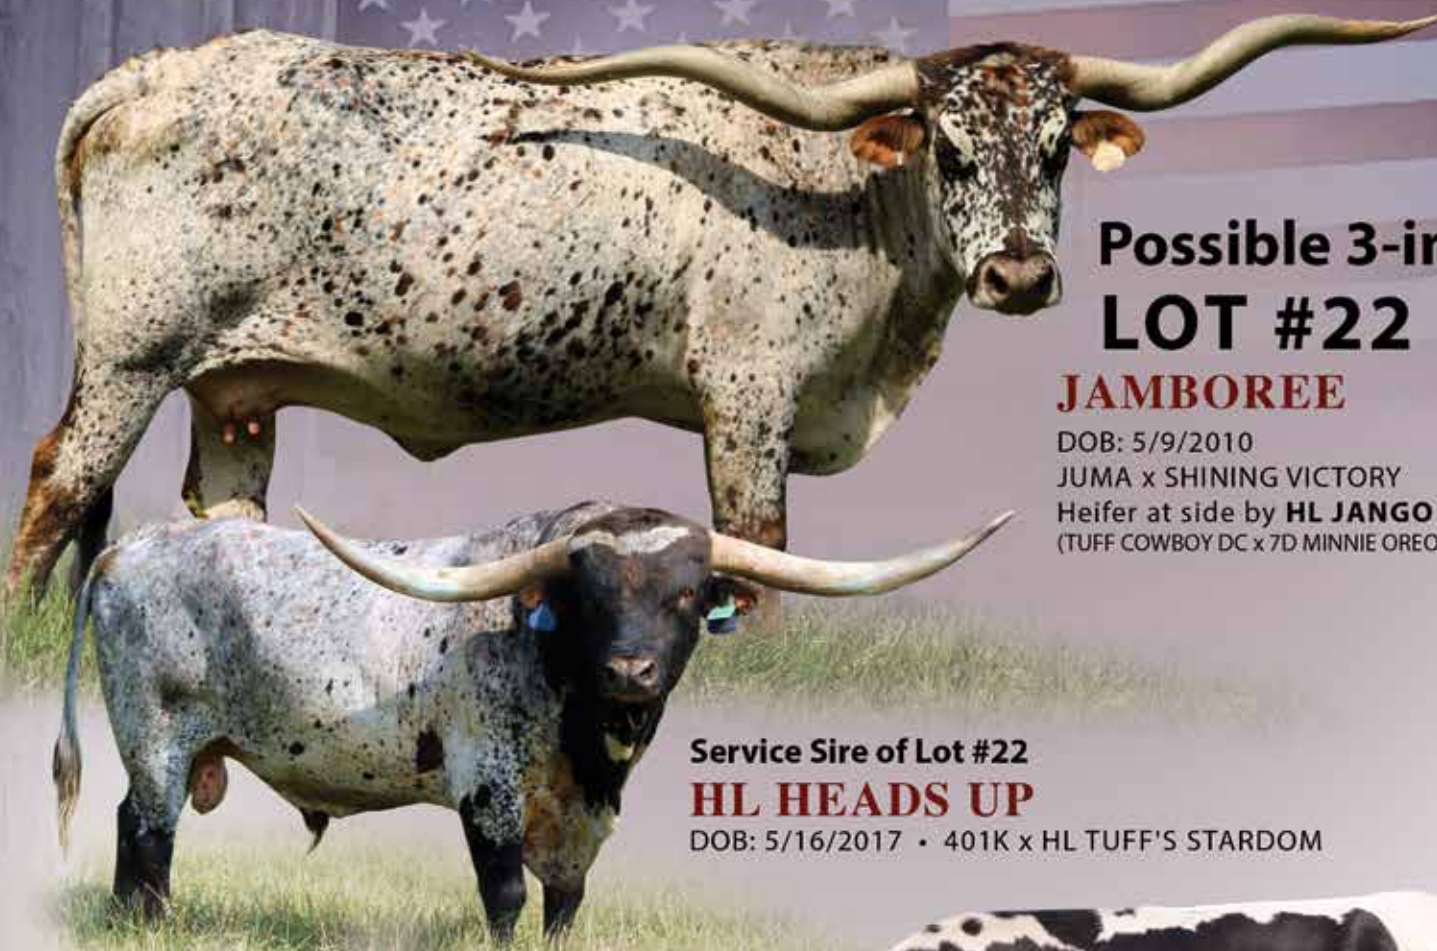

Dream BIG

Possible 3-in-1!
LOT #22

JAMBOREE

DOB: 5/9/2010
JUMA x SHINING VICTORY
Heifer at side by **HL JANGO**
(TUFF COWBOY DC x 7D MINNIE OREO)

Service Sire of Lot #22

HL HEADS UP

DOB: 5/16/2017 • 401K x HL TUFF'S STARDOM