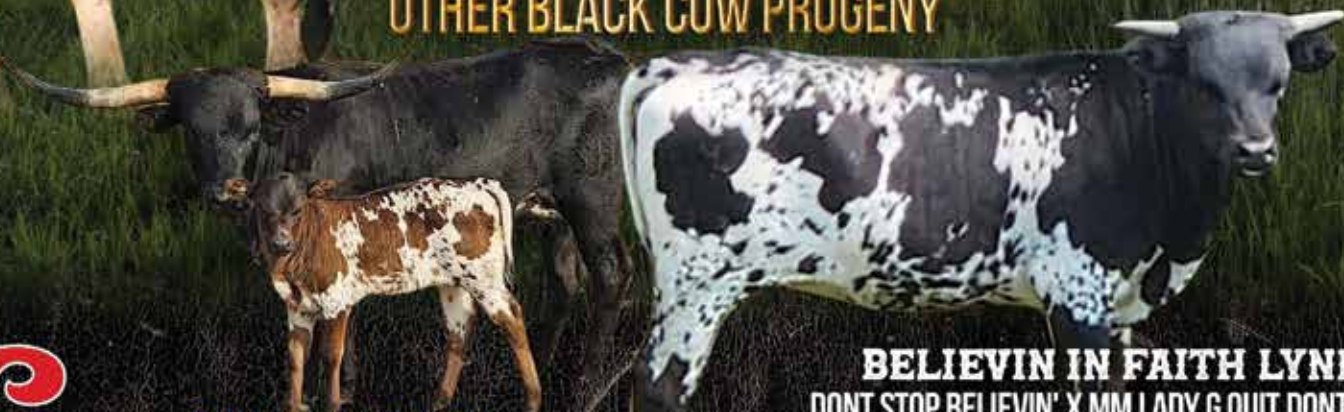

## DON'T STOP BELIEVIN'

6/4/2020

THE PROFIT X MM QUIT DON'T STOP

OWNED BY DANIEL PUTT/DALE METZ/G&G LONGHORNS

MILLENNIUM FUTURITY CHAMPION BULL

PRODUCER OF MULTIPLE

FUTURITY CHAMPION PROGENY

OTHER BLACK COW PROGENY