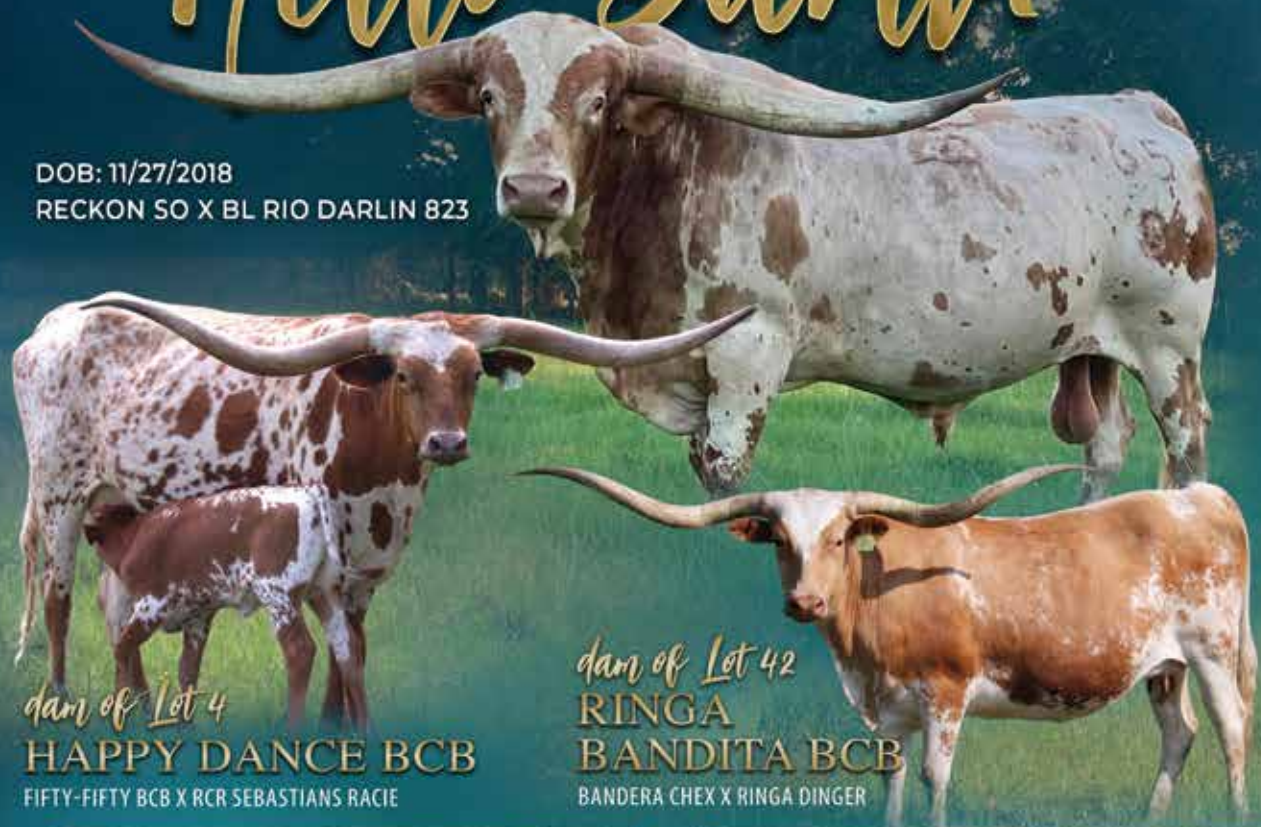

*dam of Lot 4*  
HAPPY DANCE BCB  
FIFTY-FIFTY BCB X RCR SEBASTIANS RACIE

*dam of Lot 42*  
RINGA  
BANDITA BCB  
BANDERA CHEX X RINGA DINGER

LOT  
4

HAPPY DARLIN' BCB  
DOB: 4/13/2023 • HELLO DARLIN' X HAPPY DANCE BCB