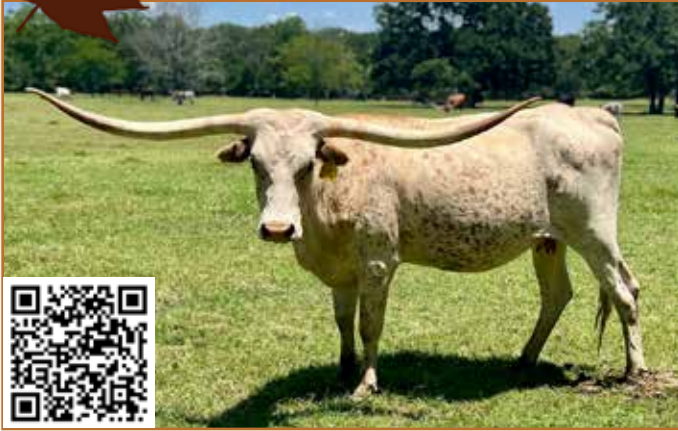

10

JJ RUBY SLIPPER

CIRCLE DOUBLE J RANCH, DAVE PACE

DOB: 2/16/2020

PH#: 01

REG: C1133374

SIRE: Rowdy HR (J.R. Grand Slam x LLL Rosemary)

DAM: ATR Red's High Heel (Bg Red HR x M Arrow Calendar Girl)

BREEDING: Exposed to PCC Game Changer from 9/27/2023 to 10/31/2024 and RRR Vindicator's Edge from 1/4/2024 to 4/30/2024.

COMMENTS: OCV'd. This is one of the most gentle and delicate females you will find. She's a daughter of the 2x Bull of the Year, Rowdy HR. Measuring 76" TTT as a 4-year-old, Slipper is a mini-me to her 92.5" TTT granddam, M Arrow Calendar Girl, with twisty lateral horn to match. Her first calf was a colorful bull calf with similar twisty horns that we're retaining as a front pasture steer. She has been exposed to both the black and white PCC Game Changer, as well as the 90" TTT RRR Vindicator's Edge. Her measurements and breeding status to be updated at sale. More information available at www.CircleDoubleJ.com.

11