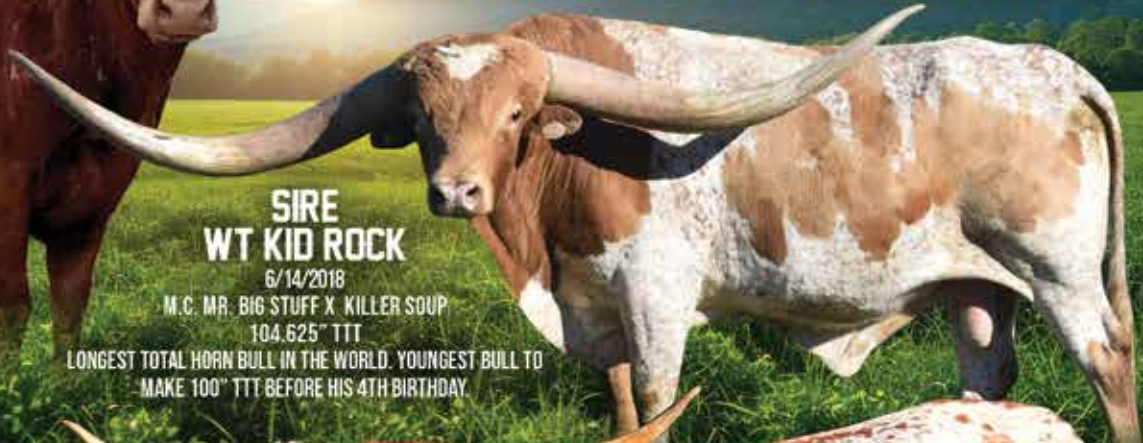

# SUNHAVEN FARM

Jay & Susan Wachter

LOT 1

TEXA JIZA FUSION X WT KID ROCK  
GUARANTTED LIVE HEIFER EMBRYO

**DAM**  
**TEXA JIZA FUSION**  
8/22/2015  
RIO WICHITA TEXA X JIZA 323/3  
96" TTT

**SIRE**  
**WT KID ROCK**

6/14/2018  
M.C. MR. BIG STUFF X KILLER SOUP  
104.625" TTT  
LONGEST TOTAL HORN BULL IN THE WORLD. YOUNGEST BULL TO  
MAKE 100" TTT BEFORE HIS 4TH BIRTHDAY.

**RECIPIENT**  
**SUNHAVEN GINGERS ROSCOE**  
6/17/2022  
YR ROSCOE X TT LUCKY GINGER