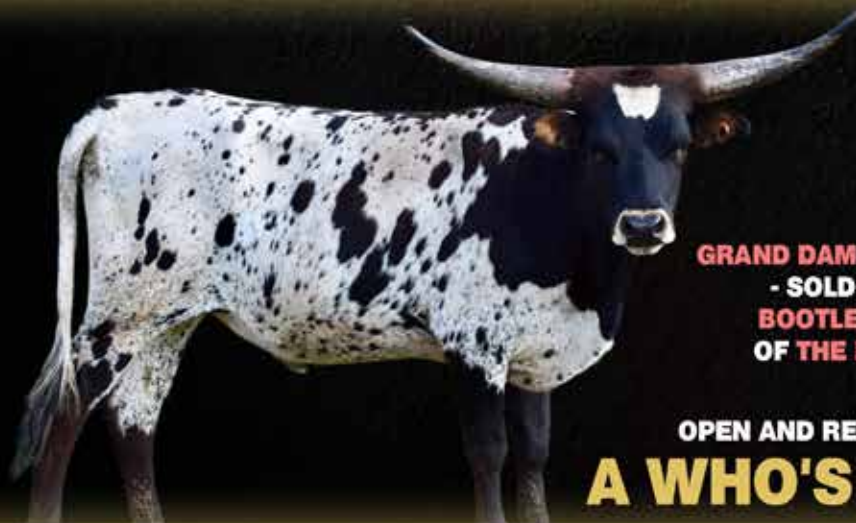

SIRE OF HEIFER CALF: ROWDY HR

**PCC KNIGHT  
FORCE**  
PCC DARK KNIGHT X  
PCC FASHION DOLL  
67" TTT @ 27 MONTHS

SERVICE SIRE: PCC KNIGHT FORCE

**LOT 39  
ND BLACK VELVET**

DOB: 11/13/2018

BOOTLEGGER X 50 ROSES