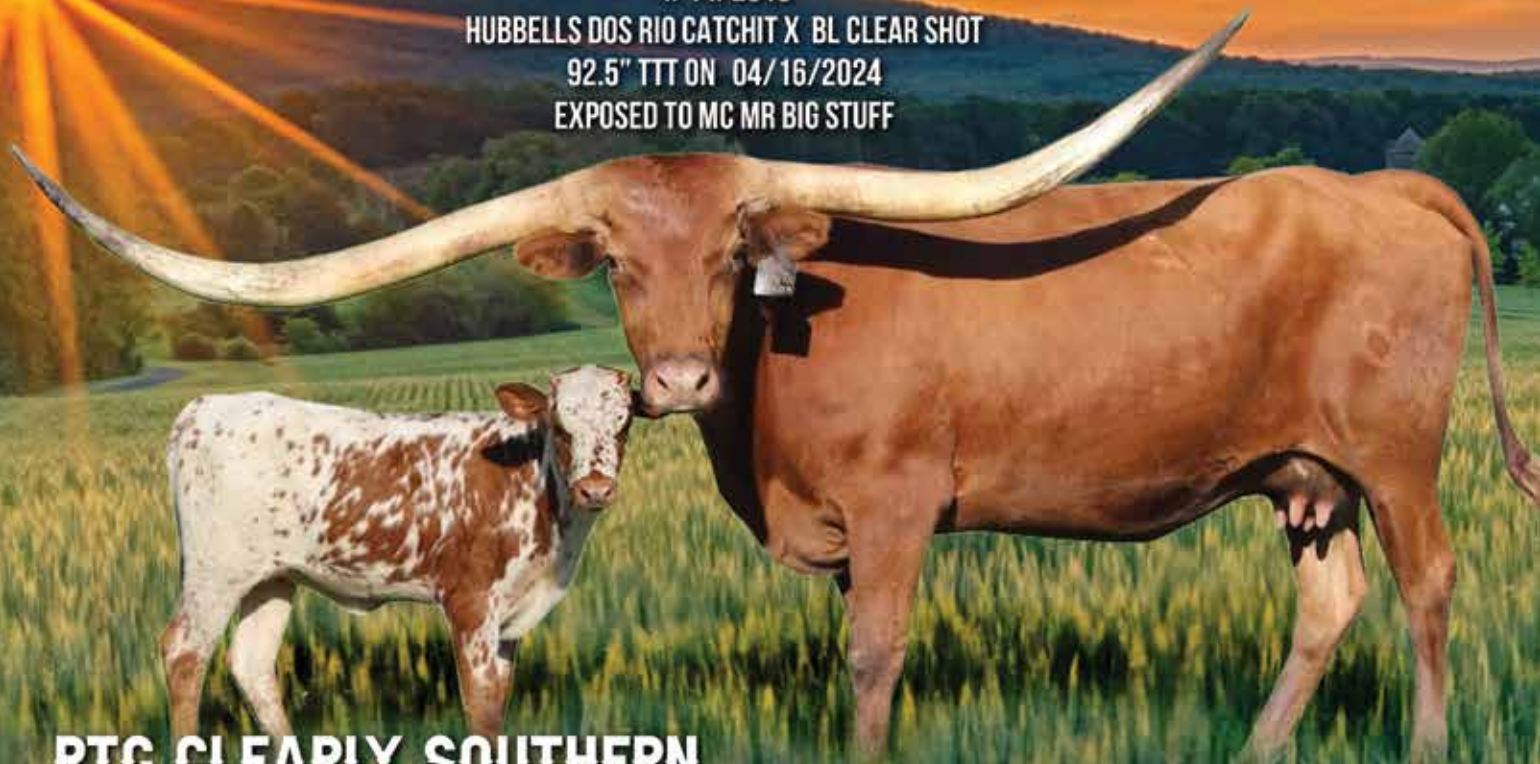

LOT 8

BL CLEARLY RIO

4/14/2018

HUBBELLS DOS RIO CATCHIT X BL CLEAR SHOT

92.5" TTT ON 04/16/2024

EXPOSED TO MC MR BIG STUFF

RTG CLEARLY SOUTHERN

5/13/2024

SOUTHERN LUCK X BL CLEARLY RIO